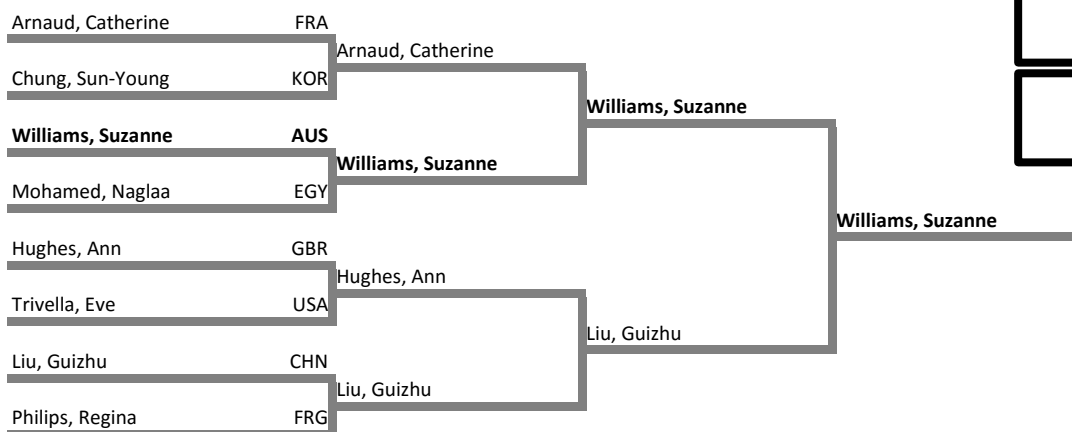

Olympic Games Seul 1988

-56 Kg

8 partecipanti
8 nazioni

POOLA

Repechage

RESULTS

1. Williams, Suzanne (AUS)
2. Liu, Guizhu (CHN)
3. Arnaud, Catherine (FRA)
3. Philips, Regina (FRG)
5. Mohamed, Naglaa (EGY)
5. Hughes, Ann (GBR)