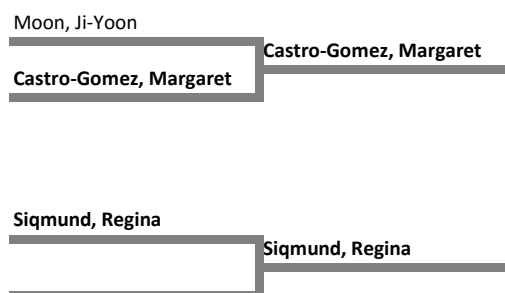

Olympic Games Seul 1988

+72 Kg

7 partecipanti
7 nazioni

POOLA

Repechage

RESULTS

1. Seriese, Angelique (HOL)
2. Gao, Fenglian (CHN)
3. Castro-Gomez, Margaret (USA)
3. Siqmund, Regina (FRG)
5. Moon, Ji-Yoon (FRG)
- 5.