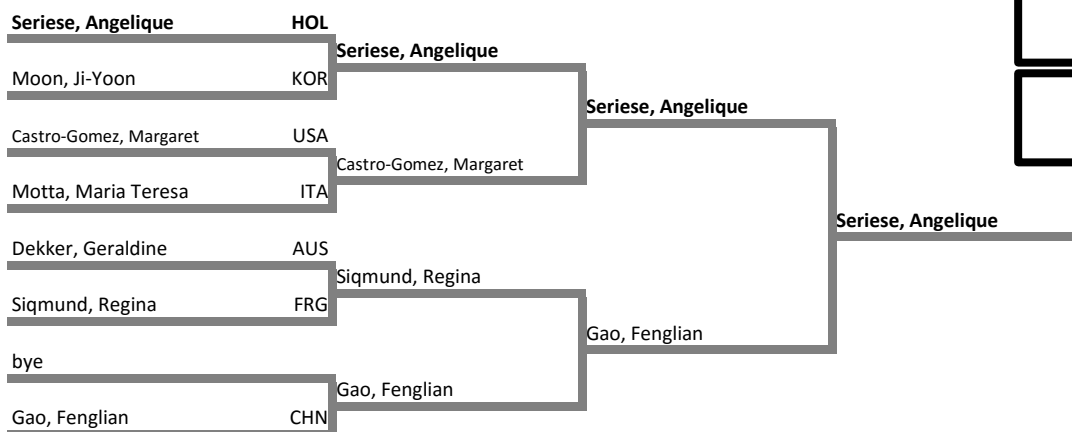

Olympic Games Seul 1988

+72 Kg

7 partecipanti
7 nazioni

POOLA

Repechage

RESULTS

1. Seriese, Angelique (HOL)
2. Gao, Fenglian (CHN)
3. Castro-Gomez, Margaret (USA)
3. Siqmund, Regina (FRG)
5. Moon, Ji-Yoon (FRG)
- 5.